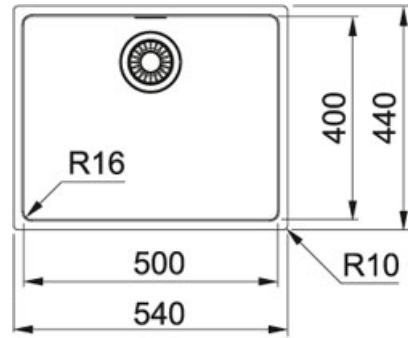

Maris Stainless Steel | 122.0525.271

FAMILY : Sinks | SERIE : Maris | FINISH : Stainless Steel | MODEL : MRX 110-50 | INSTALLATION TYPE : Undermount

TECHNICAL DATA

Depth of large bowl	180.00 mm
Length of large bowl	500.00 mm
Width of large bowl	400.00 mm
Length overall	540.00 mm
Width overall	440.00 mm
Cutout radius	R:-10-MM
Cabinet Size	60
Cut-Out	SEE-INSTRUCTION-MANUAL