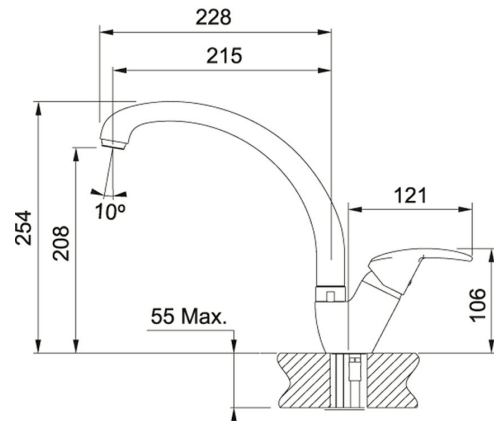

Swivel Spout Chrome | 115.0523.308

FAMILY : Taps | SERIE : Onda | MODEL : Swivel Spout | FINISH : Chrome | INSTALLATION TYPE : Worktop/Sink

TECHNICAL DATA

Tap Pressure	HIGH-PRESSURE
Spout Rotation	360 °
Height Overall	254.00 mm
Cartridge	with ceramic discs
Suggested product	Pair of filters (0399470)
Type	Mixer Tap