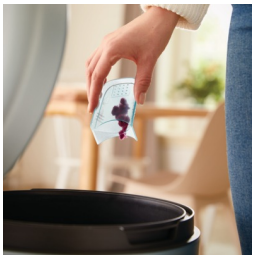

Large blade surface ensures that larger area of the garment is covered at the same time, hence less strokes are needed to make your garment look new again

Specially designed shaving head

Due to the three different hole sizes, all sizes of fabric pills will be drawn into it and effectively removed from the fabric.

8800 rounds/min blade rotation

Blades rotate up to 8800 rounds/min for effective and quick removal of the fabric pills from your garments

Large removable pill container

The container, where the shaved off pills are stored, is easy to remove and empty.