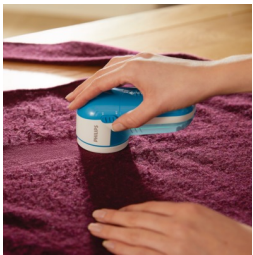

8800 rounds/min blade rotation