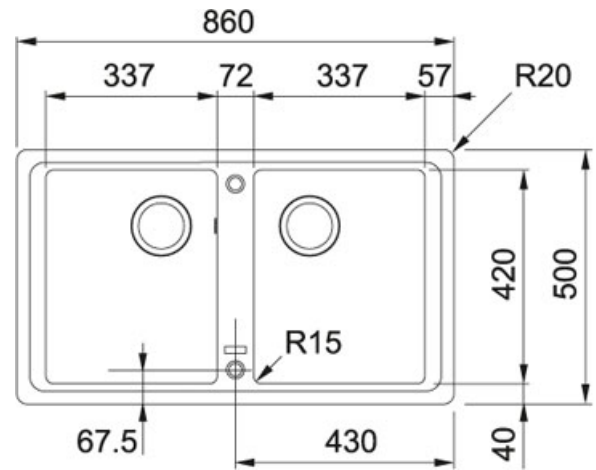

Fragranite Graphite | 114.0276.139

FAMILY : Sinks | SERIE : Basis | MODEL : BFG 620 | FINISH : Fraganite Graphite | INSTALLATION TYPE : Inset

TECHNICAL DATA

Tap Hole	1 - Pre-Cut (knock-out)
Length overall	860,00 mm
Cutout Length	840,00 mm
Depth of large bowl	200,00 mm
Length of large bowl	337,00 mm
Number of Bowls	2
Cut-Out Template	No
Width of large bowl	420,00 mm
Cabinet Size	800,00 mm
Width overall	500,00 mm
Cutout Width	480,00 mm
Depth of small bowl	200,00 mm
Length of small bowl	337,00 mm
Width of small bowl	420,00 mm