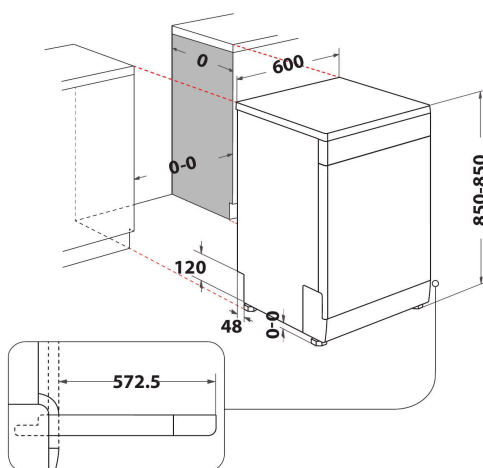

# WFC 3C33 PF X UK

12NC: 859991603600

GTIN (EAN) code: 8003437611056

Whirlpool

SENSING THE DIFFERENCE

- Installation Type: Free-standing
- Energy class A+++
- 14 place settings
- 6TH Sense Technology
- Noise level: 43 dB(A)
- 9.5 L per cycle (2660 L per year)
- PowerCleanPro
- PowerCleanPRO
- Third rack: Yes, fixed + handle plastic
- Autoclean filter
- Start delay 1-24 h
- Silent
- FlexiSpace
- Adjustable upper rack
- Multizone
- Tablet
- Prewash

## MAIN FEATURES

Construction type	Free-standing
Installation type	Free-standing
Type of control	Electronic
Type of control settings	-
Removable work top	No
Door decor panel	N/A
Main colour of product	Inox
Electrical connection rating (W)	1900
Current (A)	13
Voltage (V)	220-240
Frequency (Hz)	50
Length of Electrical Supply Cord (cm)	130
Plug type	UK
Length inlet hose (cm)	155
Length outlet hose (cm)	150
Adjustable plinth	No
Height of removable worktop (mm)	0
Adjustable feet	Yes - all from front
Height of the product	850
Width of the product	600
Depth of the product	590
Depth with open door 90 degree (mm)	-
Minimum niche height	820
Maximum niche height	900
Minimum niche width	600
Maximum niche width	600
Niche depth	590
Net weight (kg)	47
Gross weight (kg)	49