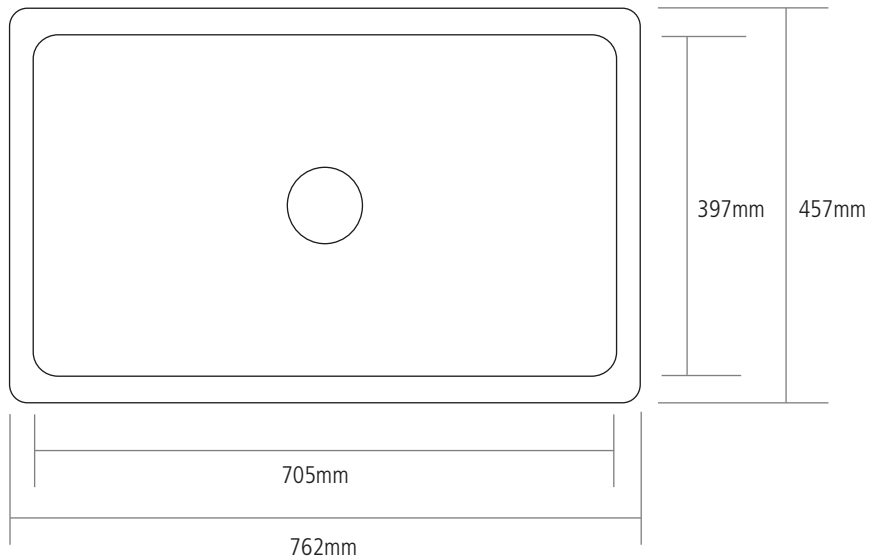

# DIMENSIONS

**BOWL DEPTH:** 254MM

**OVERALL SINK DEPTH:** 284MM

**MIN. BASE UNIT:** 800MM

**SINK TAPPERS BY APPROX. 8MM**

---

NOTE: All sink dimensions may vary by plus-or-minus 2%