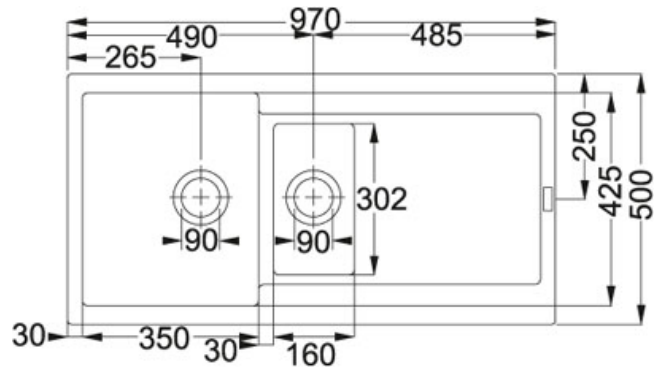

# Maris MRG 651 Fraganite Graphite | 114.0066.677

FAMILY : Sinks | SERIE : Maris | MODEL : MRG 651 | FINISH : Fraganite Graphite | PRODUCT LINE : Maris | INSTALLATION TYPE : Inset

## TECHNICAL DATA

Length overall	970.00 mm
Width overall	500.00 mm
Length of large bowl	350.00 mm
Width of large bowl	425.00 mm
Depth of large bowl	200.00 mm
Length of small bowl	160.00 mm
Width of small bowl	302.00 mm
Depth of small bowl	150.00 mm
Cutout Length	950.00 mm
Cutout Width	480.00 mm
Work Top Cut	No
Number of Bowls	1 1/2
Position of Drainer	Reversible
Surface Finish	G-FRAGRANITE/GRANITE
Type of Material	SYNTHETIC