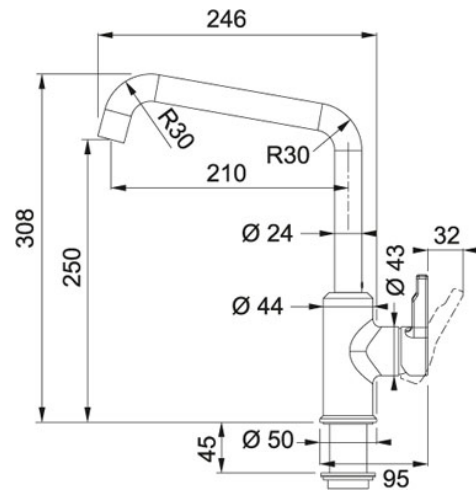

115.0595.081

FAMILY : Taps | MODEL : Swivel Spout | SERIE : Urban | FINISH : Chrome-Onyx

TECHNICAL DATA

Tap Operation	Side Lever
Tap Hole	Ø-35-MM
Version	Swivel Spout
Type	Mixer Tap
Tap rotation	360 °