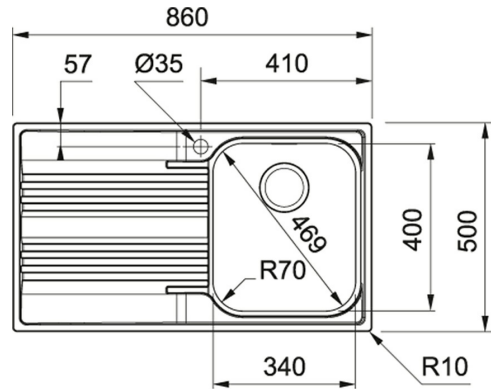

Stainless Steel | 101.0356.801

FAMILY : Sinks | SERIE : Smart | MODEL : SRX 611-86 | FINISH : Stainless Steel | PRODUCT LINE : Smart | INSTALLATION TYPE : Inset

TECHNICAL DATA

Length overall	860.00 mm
Width overall	500.00 mm
Length of large bowl	340.00 mm
Width of large bowl	400.00 mm
Depth of large bowl	180.00 mm
Cutout Length	840.00 mm
Cutout Width	480.00 mm
Cabinet Size	45
Dimensions	860x500
Cut-Out	840X480
Edge	SLIM
Opposite Configuration	101.0356.760

FEATURES

	Waste disposal unit optional		Prefixed sealing
			Edge profile slim
	AISI 304		