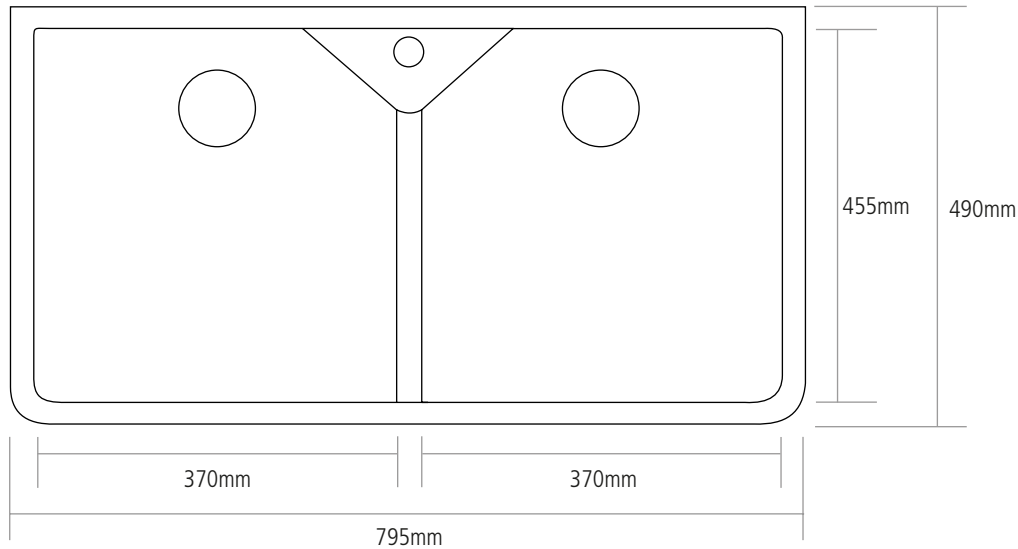

DIMENSIONS

BOWL DEPTH: 190MM

OVERALL SINK DEPTH: 220MM

MIN. BASE UNIT: 800MM

SINK TAPPERS FROM TOP TO

BOTTOM BY APPROX. 5MM

NOTE: All sink dimensions may vary by plus-or-minus 2%