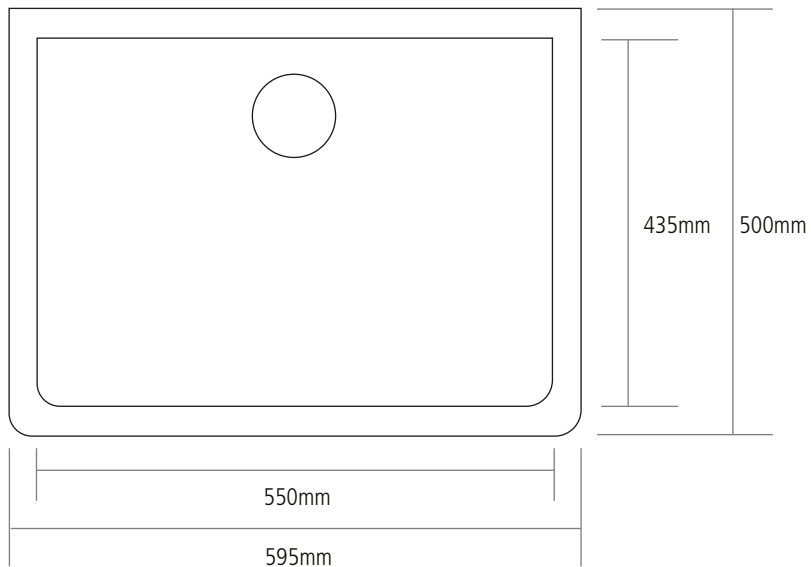

# DIMENSIONS

---

**BOWL DEPTH:** 170MM

**OVERALL SINK DEPTH:** 200MM

**MIN. BASE UNIT:** 600MM

**SINK TAPPERS FROM TOP TO**

**BOTTOM BY APPROX. 10MM**

---

NOTE: All sink dimensions may vary by plus-or-minus 2%