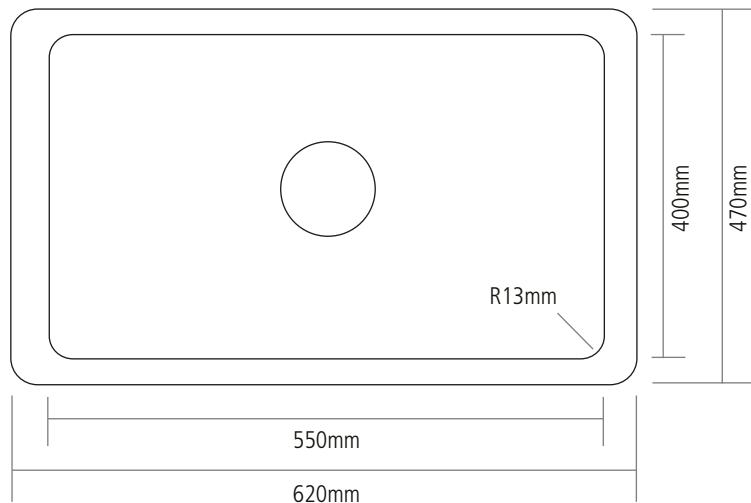

# DIMENSIONS

**BOWL DEPTH:** 280MM

**OVERALL SINK DEPTH:** 310MM

**MIN. BASE UNIT:** 600MM

NOTE: All sink dimensions may vary by plus-or-minus 2%

## FRONT VIEW