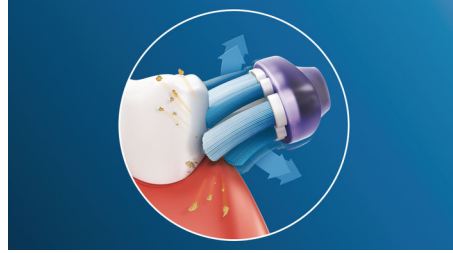

## Focus on gum health

With the Philips Sonicare Premium Gum Care brush head, even the deepest clean is gentle. As your toothbrush moves along the gum line, Premium Gum Care's flexible sides and bristles absorb any excess pressure so your gums are protected, even if you brush too hard. Bristles work hard to remove plaque and bacteria along the gum line helping to improve gum health. Thanks to this brush head's curved design, you can be sure of maximized bristle contact.

## Adaptive cleaning technology

You get a personalized clean every time you brush with our adaptive cleaning technology. Soft rubber sides flex to let Premium Gum Care adapt to the shape of your teeth and gums, absorbing any excess brushing pressure and enhancing our sonic cleaning power. Bristles can then adjust to the shape of your teeth and gums so you get up to 2x more surface contact than a regular brush head\*\* for deeper cleaning even in hard-to-reach areas.

## Say goodbye to plaque

Thanks to its flexible design, Premium Gum Care removes up to 10x more plaque than a manual toothbrush. It moves to enhance our unique Philips Sonicare cleaning technology so that however you brush, you get an exceptional clean you can see and feel.