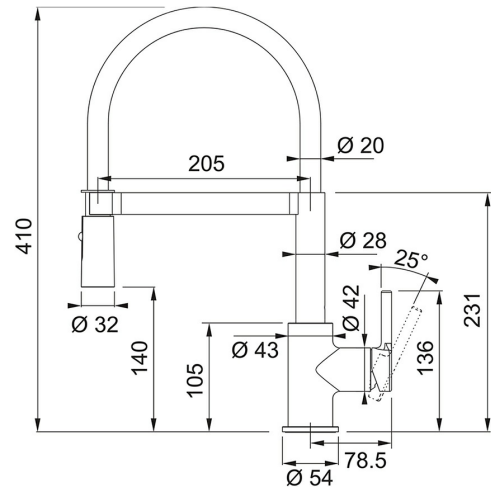

115.0626.085

FAMILY : Taps | SERIES : Lina | MODEL : Pull Out Spray | FINISH : Chrome-Black | PRODUCT LINE : Smart

#### TECHNICAL DATA

|               |                      |
|---------------|----------------------|
| Tap Operation | Side Lever           |
| Tap Hole      | $\varnothing$ -35-MM |
| Tap rotation  | 150 °                |
| Version       | PULL-OUT-SPRAY       |
| Type          | Mixer Tap            |