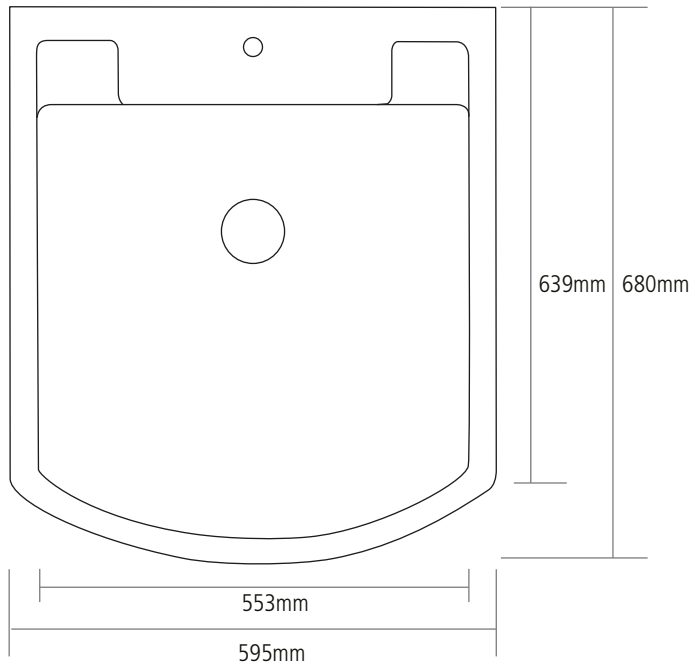

DIMENSIONS

BOWL DEPTH: 200MM

OVERALL SINK DEPTH: 220MM

MIN. BASE UNIT: 600MM

NOTE: All sink dimensions may vary by plus-or-minus 2%