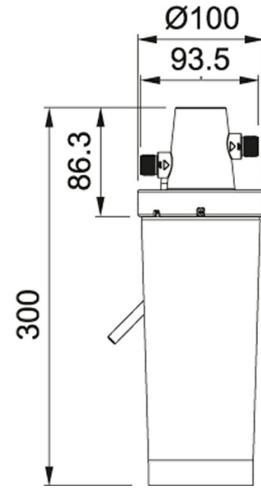

133.0284.025

FAMILY : **Accessories** | SERIES : **Accessories Water Treatment** | MODEL : **Filtration System** | FINISH : **Without finish** |
INSTALLATION TYPE : **Accessories taps** | INSTALLATION TYPE : **Filtering taps** | INSTALLATION TYPE : **NOT DEFINED**