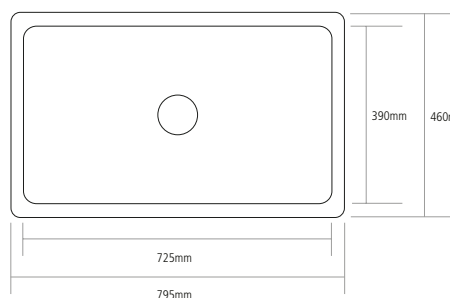

PRODUCT CODE

CPBS800

FINISH AVAILABLE

White

FEATURES

- No tap facility
- 90mm waste outlet for a basket strainer waste
- Suitable for a waste disposer
- Includes chrome overflow
- Hygiene finish
- waste to be ordered separately

DIMENSIONS

BOWL DEPTH: 229MM
OVERALL SINK DEPTH: 255MM
MIN. BASE UNIT: 800MM
SINK TAPPERS FROM TOP TO BOTTOM BY APPROX. 4MM

Note: All sink dimensions may vary by plus-or-minus 2%

BASKET STRAINER WASTE OPTIONS