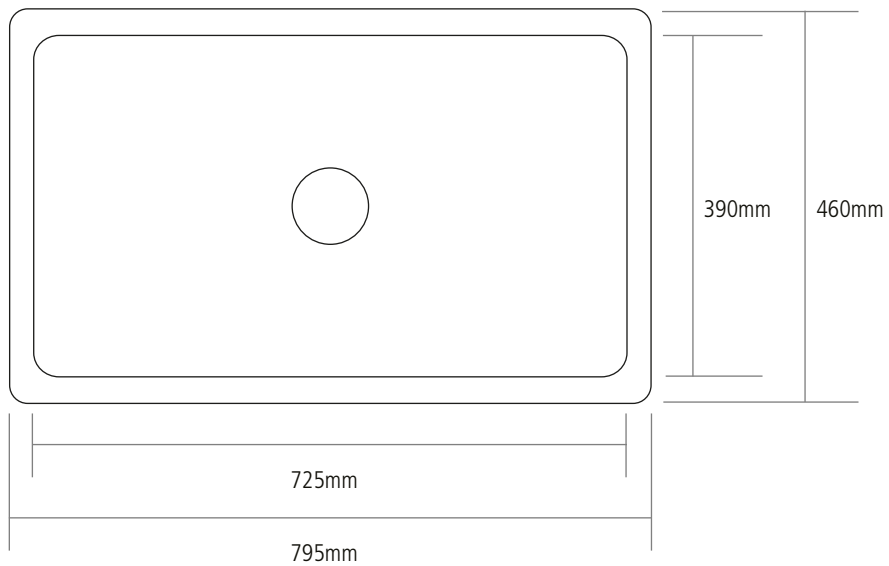

DIMENSIONS

BOWL DEPTH: 229MM

OVERALL SINK DEPTH: 255MM

MIN. BASE UNIT: 800MM

SINK TAPPERS FROM TOP TO

BOTTOM BY APPROX. 4MM

NOTE: All sink dimensions may vary by plus-or-minus 2%