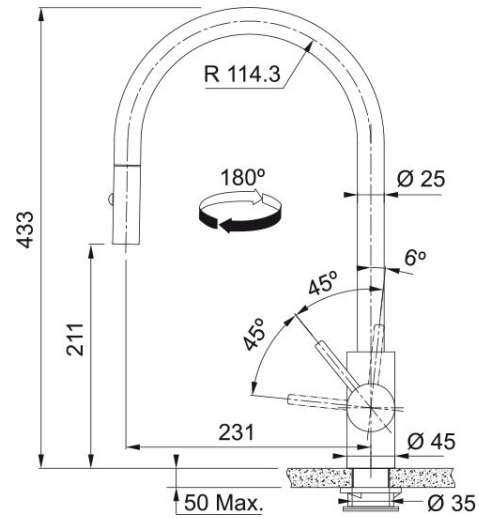

Tap Eos Neo Pull Down Side HP AN | 115.0628.256

Product Information

| | |
|--------------------------------|---------------------|
| Spout version | J - spout |
| Color | Anthracite |
| Type of material | Stainless steel 304 |
| Flexible pullout hose material | Nylon black |
| Shower material | stainless steel |

Dimensions

| | |
|---------------------|-------|
| Tap hole diameter | 35 mm |
| Cartridge dimension | 35 mm |
| Height overall | 433.0 |

Installation

| | |
|------------------------------|--------|
| Fixation type | shank |
| Water supply hose connection | 3/8" |
| Water supply hose length | 450 mm |

Product specifications

| | |
|---------------|---------------|
| Pressure | High Pressure |
| Version | Spray |
| Tap operation | side lever |
| Tap rotation | 180° |

Article Number

| | |
|----------------|---------|
| Product brand | FRANKE |
| Product family | Mythos |
| Model range | EOS NEO |