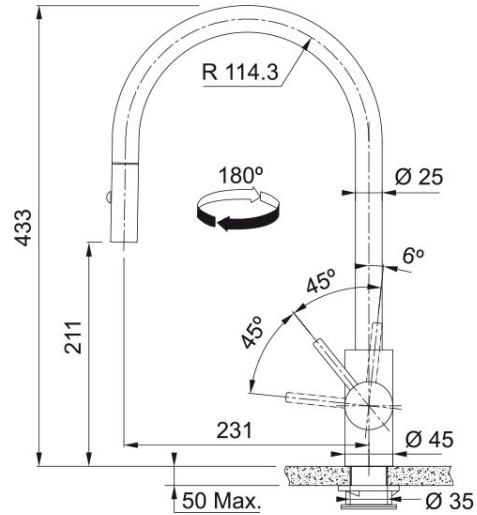

Tap Eos Neo Pull Down Side HP Gold | 115.0681.244

Product Information

Spout version	J - spout
Color	Gold
Type of material	Stainless steel 304
Flexible pullout hose material	Nylon black
Shower material	stainless steel

Dimensions

Tap hole diameter	35 mm
Cartridge dimension	35 mm
Height overall	433.0

Installation

Fixation type	shank
Water supply hose connection	3/8"
Water supply hose length	450 mm

Product specifications

Pressure	High Pressure
Version	Spray
Tap operation	side lever
Tap rotation	180°