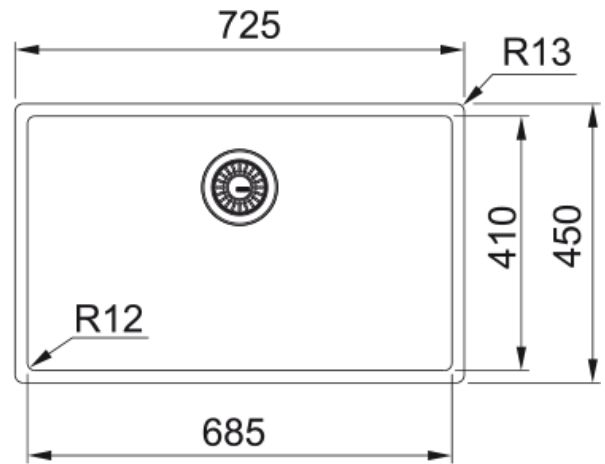

BXM 210/110-68 3 1/2" PKW NTH CP BG BOX | 127.0662.644

Product Information

Sink type	Bowl (no drainer)
Type of material	Stainless steel
Number of bowls	1
Color	Copper
Finish	PVD

Dimensions

External size: right to left	725.0
External size: front to back	450.0
Bowl 1 size: right to left	685.0
Bowl 1 size: front to back	410.0
Bowl 1: depth	200.0

Installation

Minimum cabinet size	80 cm
----------------------	-------

Product specifications

Installation type	Flushmount
Installation type	Undermount
Installation type	Slimtop
Waste outlet	3 1/2"
Position of drainer	No drainer

Waste kit type	automatic-push knob
Siphon included	yes
Number of tap holes	None
Soap dispenser hole	no

Technical Data