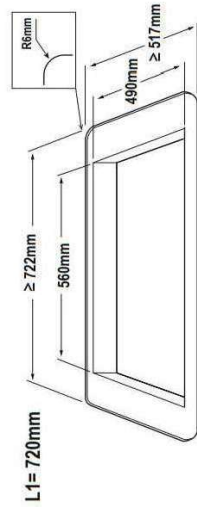

# NIKOLATESLA VELVET BLACK – 60-72-83 CM

elica

FULLY VELVET TEXTURE

COMFORT SILENCE 61 dbA

AUTOMATIC MODE (Warming)

INSTALLATION FLEXIBILITY (plinth in – out | back outlet)

BRIDGE ZONE

FLUSH + ON TOP INSTALLATION