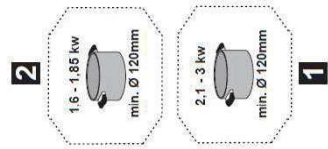

# NIKOLATESLA VELVET BLACK – 60-72-83 CM

elica

FULLY VELVET TEXTURE

COMFORT SILENCE 61 dbA

AUTOMATIC MODE (Warming)

INSTALLATION FLEXIBILITY (plinth in – out | back outlet)

BRIDGE ZONE

FLUSH + ON TOP INSTALLATION