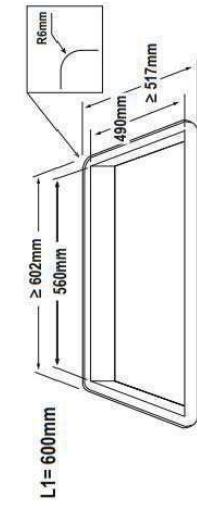

# NIKOLATESLA VELVET BLACK – 60-72-83 CM

elica

FULLY VELVET TEXTURE

COMFORT SILENCE 61 dbA

AUTOMATIC MODE (Warming)

INSTALLATION FLEXIBILITY (plinth in – out | back outlet)

BRIDGE ZONE

FLUSH + ON TOP INSTALLATION