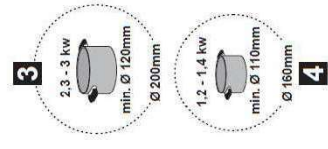

# NIKOLATESLA VELVET BLACK – 60-72-83 CM

elica

FULLY VELVET TEXTURE

COMFORT SILENCE 61 dbA

AUTOMATIC MODE (Warming)

INSTALLATION FLEXIBILITY (plinth in – out | back outlet)

BRIDGE ZONE

FLUSH + ON TOP INSTALLATION