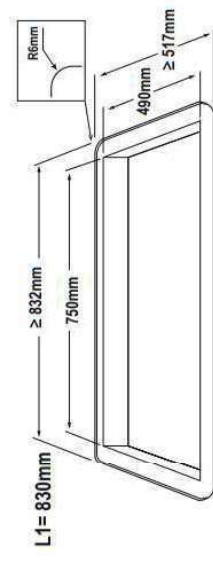

# NIKOLATESLA VELVET BLACK – 60-72-83 CM

elica

FULLY VELVET TEXTURE

COMFORT SILENCE 61 dbA

AUTOMATIC MODE (Warming)

INSTALLATION FLEXIBILITY (plinth in – out | back outlet)

BRIDGE ZONE

FLUSH + ON TOP INSTALLATION