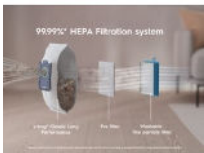

Hygienically cleaner home

HEPA filtration system is capable of filtering up to 99,99%* of particles as small as 0.3 microns the size of fine dust, dust mites and allergens to deliver cleaner output air.