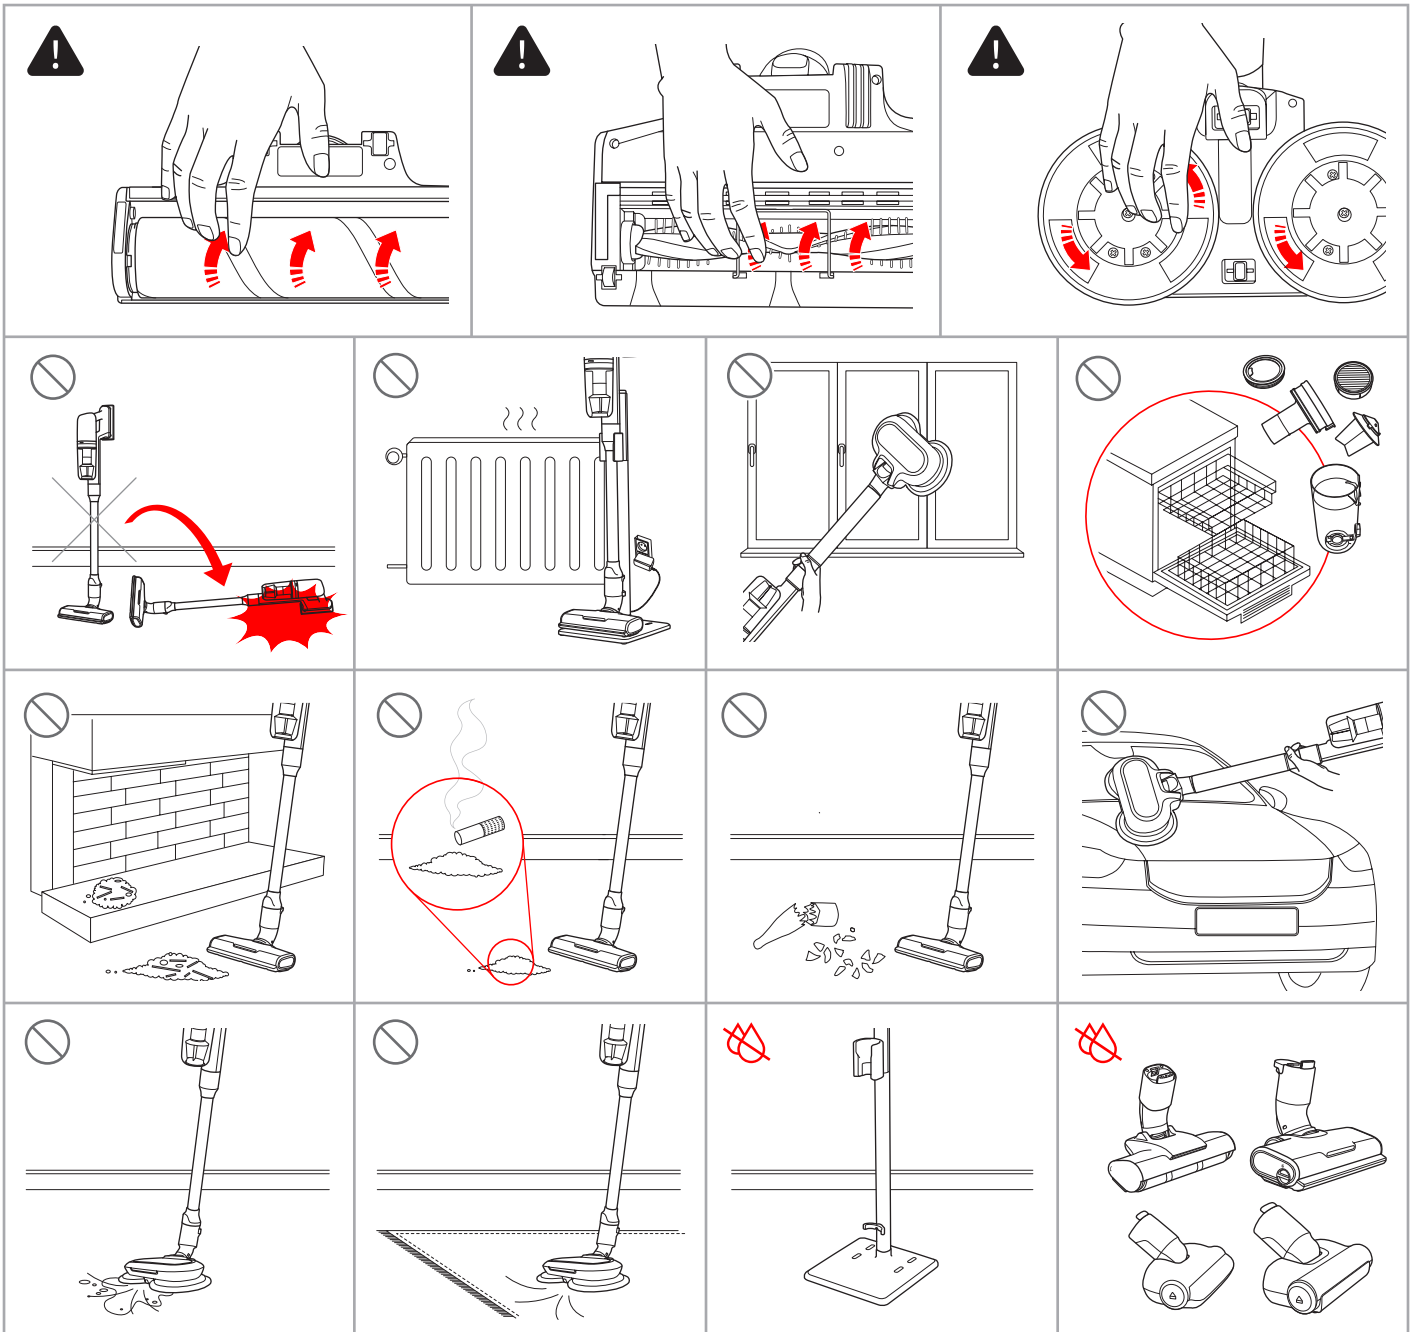

Carpet

Hard Floor

					
ASKW5	AKIT23	AKIT22	AZE167	AZE155	AZE149
900 923 613 Yearly performance Kit	900 923 392 Home and car kit	900 923 360 Duster kit	900 923 615 Battery 4.0 Ah / 57 Wh	900 923 388 PetPro+	900 923 389 BedProPower+
					
AZE168	AZE158	AZE159	AZE146	AZE166	
900 923 616 PowerPro mop nozzle	900 923 441 Standard pads	900 923 443 Delicate pads	900 923 362 Duster	900 923 614 PowerPro hard floor nozzle	