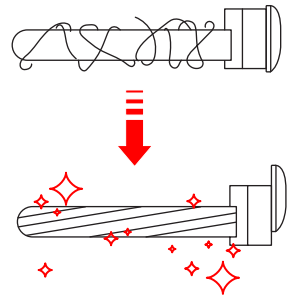

Carpet

Hard Floor

					
ASKW5	AKIT23	AKIT22	AZE167	AZE155	AZE149
900 923 613 Yearly performance Kit	900 923 392 Home and car kit	900 923 360 Duster kit	900 923 615 Battery 4.0 Ah / 57 Wh	900 923 388 PetPro+	900 923 389 BedProPower+
					
AZE168	AZE158	AZE159	AZE146	AZE166	
900 923 616 PowerPro mop nozzle	900 923 441 Standard pads	900 923 443 Delicate pads	900 923 362 Duster	900 923 614 PowerPro hard floor nozzle	