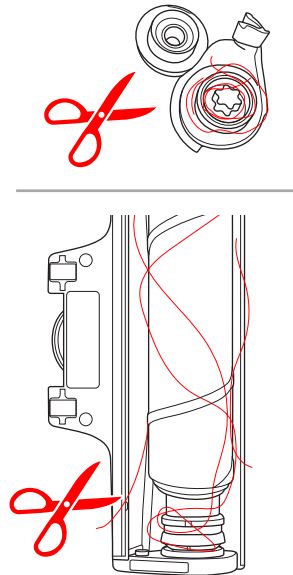

Carpet

Hard Floor

					
ASKW5	AKIT23	AKIT22	AZE167	AZE155	AZE149
900 923 613 Yearly performance Kit	900 923 392 Home and car kit	900 923 360 Duster kit	900 923 615 Battery 4.0 Ah / 57 Wh	900 923 388 PetPro+	900 923 389 BedProPower+
					
AZE168	AZE158	AZE159	AZE146	AZE166	
900 923 616 PowerPro mop nozzle	900 923 441 Standard pads	900 923 443 Delicate pads	900 923 362 Duster	900 923 614 PowerPro hard floor nozzle	