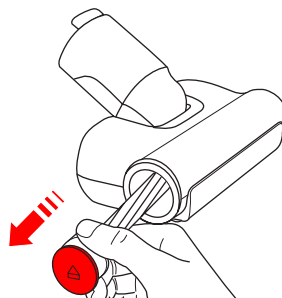

Carpet

Hard Floor

					
ASKW5	AKIT23	AKIT22	AZE167	AZE155	AZE149
900 923 613 Yearly performance Kit	900 923 392 Home and car kit	900 923 360 Duster kit	900 923 615 Battery 4.0 Ah / 57 Wh	900 923 388 PetPro+	900 923 389 BedProPower+
					
AZE168	AZE158	AZE159	AZE146	AZE166	
900 923 616 PowerPro mop nozzle	900 923 441 Standard pads	900 923 443 Delicate pads	900 923 362 Duster	900 923 614 PowerPro hard floor nozzle	