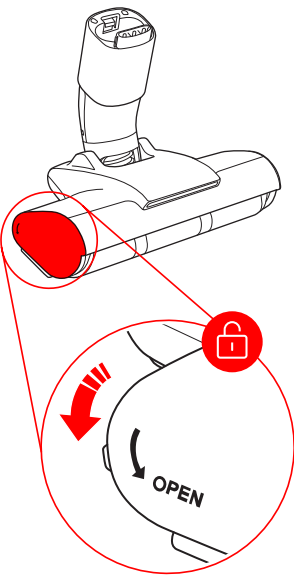

Carpet

Hard Floor

					
ASKW5	AKIT23	AKIT22	AZE167	AZE155	AZE149
900 923 613 Yearly performance Kit	900 923 392 Home and car kit	900 923 360 Duster kit	900 923 615 Battery 4.0 Ah / 57 Wh	900 923 388 PetPro+	900 923 389 BedProPower+
					
AZE168	AZE158	AZE159	AZE146	AZE166	
900 923 616 PowerPro mop nozzle	900 923 441 Standard pads	900 923 443 Delicate pads	900 923 362 Duster	900 923 614 PowerPro hard floor nozzle	