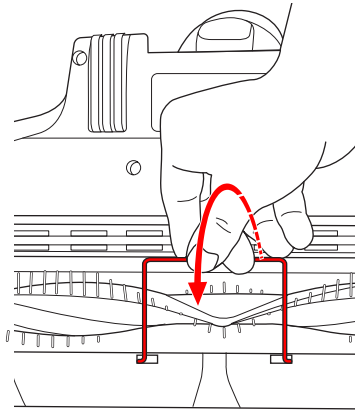

Carpet

Hard Floor

					
ASKW5	AKIT23	AKIT22	AZE167	AZE155	AZE149
900 923 613 Yearly performance Kit	900 923 392 Home and car kit	900 923 360 Duster kit	900 923 615 Battery 4.0 Ah / 57 Wh	900 923 388 PetPro+	900 923 389 BedProPower+
					
AZE168	AZE158	AZE159	AZE146	AZE166	
900 923 616 PowerPro mop nozzle	900 923 441 Standard pads	900 923 443 Delicate pads	900 923 362 Duster	900 923 614 PowerPro hard floor nozzle	