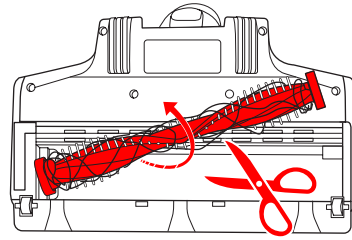

Carpet

Hard Floor

					
ASKW5	AKIT23	AKIT22	AZE167	AZE155	AZE149
900 923 613 Yearly performance Kit	900 923 392 Home and car kit	900 923 360 Duster kit	900 923 615 Battery 4.0 Ah / 57 Wh	900 923 388 PetPro+	900 923 389 BedProPower+
					
AZE168	AZE158	AZE159	AZE146	AZE166	
900 923 616 PowerPro mop nozzle	900 923 441 Standard pads	900 923 443 Delicate pads	900 923 362 Duster	900 923 614 PowerPro hard floor nozzle	