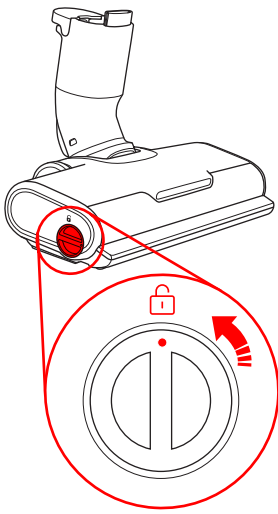

Carpet

Hard Floor

					
ASKW5	AKIT23	AKIT22	AZE167	AZE155	AZE149
900 923 613 Yearly performance Kit	900 923 392 Home and car kit	900 923 360 Duster kit	900 923 615 Battery 4.0 Ah / 57 Wh	900 923 388 PetPro+	900 923 389 BedProPower+
					
AZE168	AZE158	AZE159	AZE146	AZE166	
900 923 616 PowerPro mop nozzle	900 923 441 Standard pads	900 923 443 Delicate pads	900 923 362 Duster	900 923 614 PowerPro hard floor nozzle	