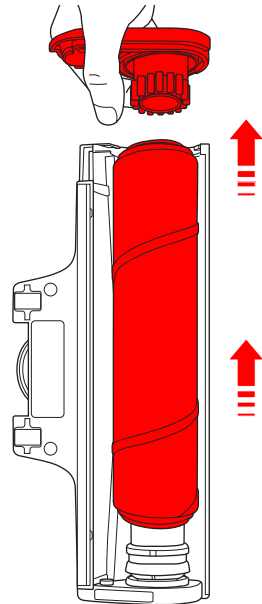

Carpet

Hard Floor

					
ASKW5	AKIT23	AKIT22	AZE167	AZE155	AZE149
900 923 613 Yearly performance Kit	900 923 392 Home and car kit	900 923 360 Duster kit	900 923 615 Battery 4.0 Ah / 57 Wh	900 923 388 PetPro+	900 923 389 BedProPower+
					
AZE168	AZE158	AZE159	AZE146	AZE166	
900 923 616 PowerPro mop nozzle	900 923 441 Standard pads	900 923 443 Delicate pads	900 923 362 Duster	900 923 614 PowerPro hard floor nozzle	