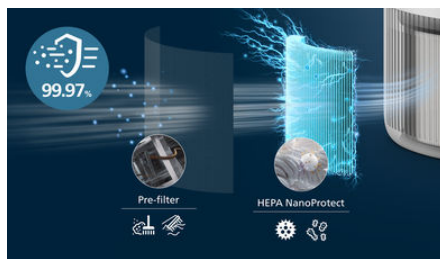

***** (9) Tested to GB21551.3-2010 with S. Albus, 30m³ chamber, 1h, Turbo mode, 3rd party lab

***** (10) Microbial reduction rate test at external lab, with appliance running in turbo mode for 1h in a test chamber with HCOV-229E virus aerosols. While related to it, HCOV-229E is not SARS-CoV-2, which causes Covid-19.

***** (11) Lifetime of filter depends on the air quality and usage.

Highlights

Purifies in under 12 minutes

Faster purification in a compact, elegant design (1). With powerful filtration of 250 m³/h (CADR), it can easily handle spaces of up to 65m² (2) and can clean a room of 20m² in less than 12minutes (3).

2-layer HEPA filtration

2-layer filtration made of pre-filter and HEPA NanoProtect captures 99.97% of particles as small as 0.003 microns (4) – smaller than the smallest known virus!

Quiet and no light disturbance