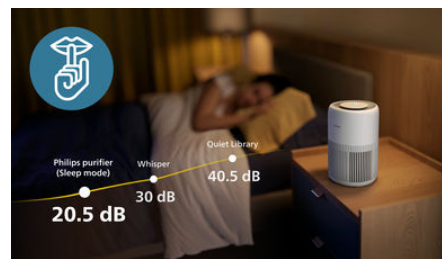

***** (11) Lifetime of filter depends on the air quality and usage.

Highlights

Purifies in under 12 minutes

Faster purification in a compact, elegant design (1). With powerful filtration of 250 m³/h (CADR), it can easily handle spaces of up to 65m² (2) and can clean a room of 20m² in less than 12minutes (3).

Enjoy undisturbed sleep with our innovative purifier. In Sleep mode, it operates at 20.5 dB (5), quieter than a whisper. Also, the digital display light is dimmed, minimizing any light disturbance.

Captures 99.97% of allergens