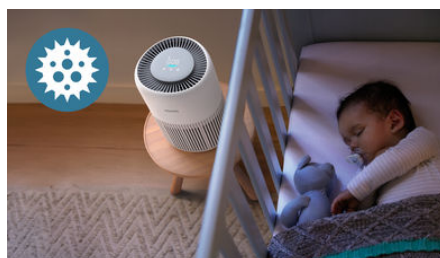

Captures viruses from the air

Removes 99.9% of airborne viruses and bacteria. Independently tested to eliminate H1N1 influenza virus (8), Staphylococcus bacteria (9), and 99.99% of Hcov-E229 coronavirus (10).