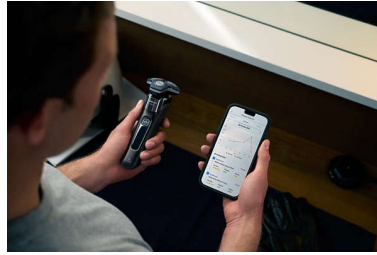

Personalization via app

Perfect your shave by pairing your shaver with the Philips GroomTribe app. Shave by shave, track the progress of your skin, personalize your shave and master your technique for a shave that's as close as it is kind to skin.