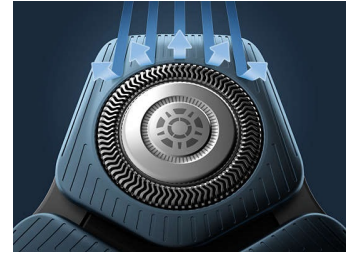

Power Adapt sensor

The intelligent facial-hair sensor reads hair density 250 times per second. The technology dynamically auto-adapts cutting power for an effortless and gentle shave.

360-D Flexing heads

Fully flexible heads turn 360° to follow your facial contours. Experience optimal skin contact for a thorough and comfortable shave.

Hair-Guide Precision heads

The new shape of the shaving heads is engineered for precision. The surface is enhanced with hair guiding channels, designed to move hair into an effective cutting position.