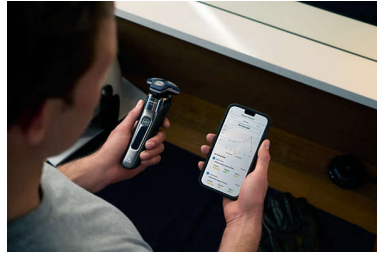

Personalisation via app

Perfect your shave by pairing your shaver with the Philips GroomTribe app. Shave by shave, track the progress of your skin, personalise your shave and master your technique for a shave that's as close as it is kind to skin.