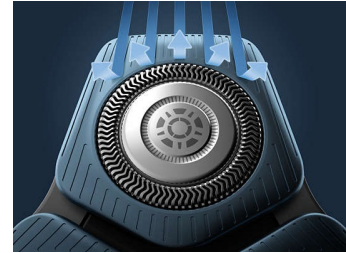

Hair-Guide Precision heads

The new shape of the shaving heads is engineered for precision. The surface is enhanced with hair guiding channels, designed to move hair into an effective cutting position.